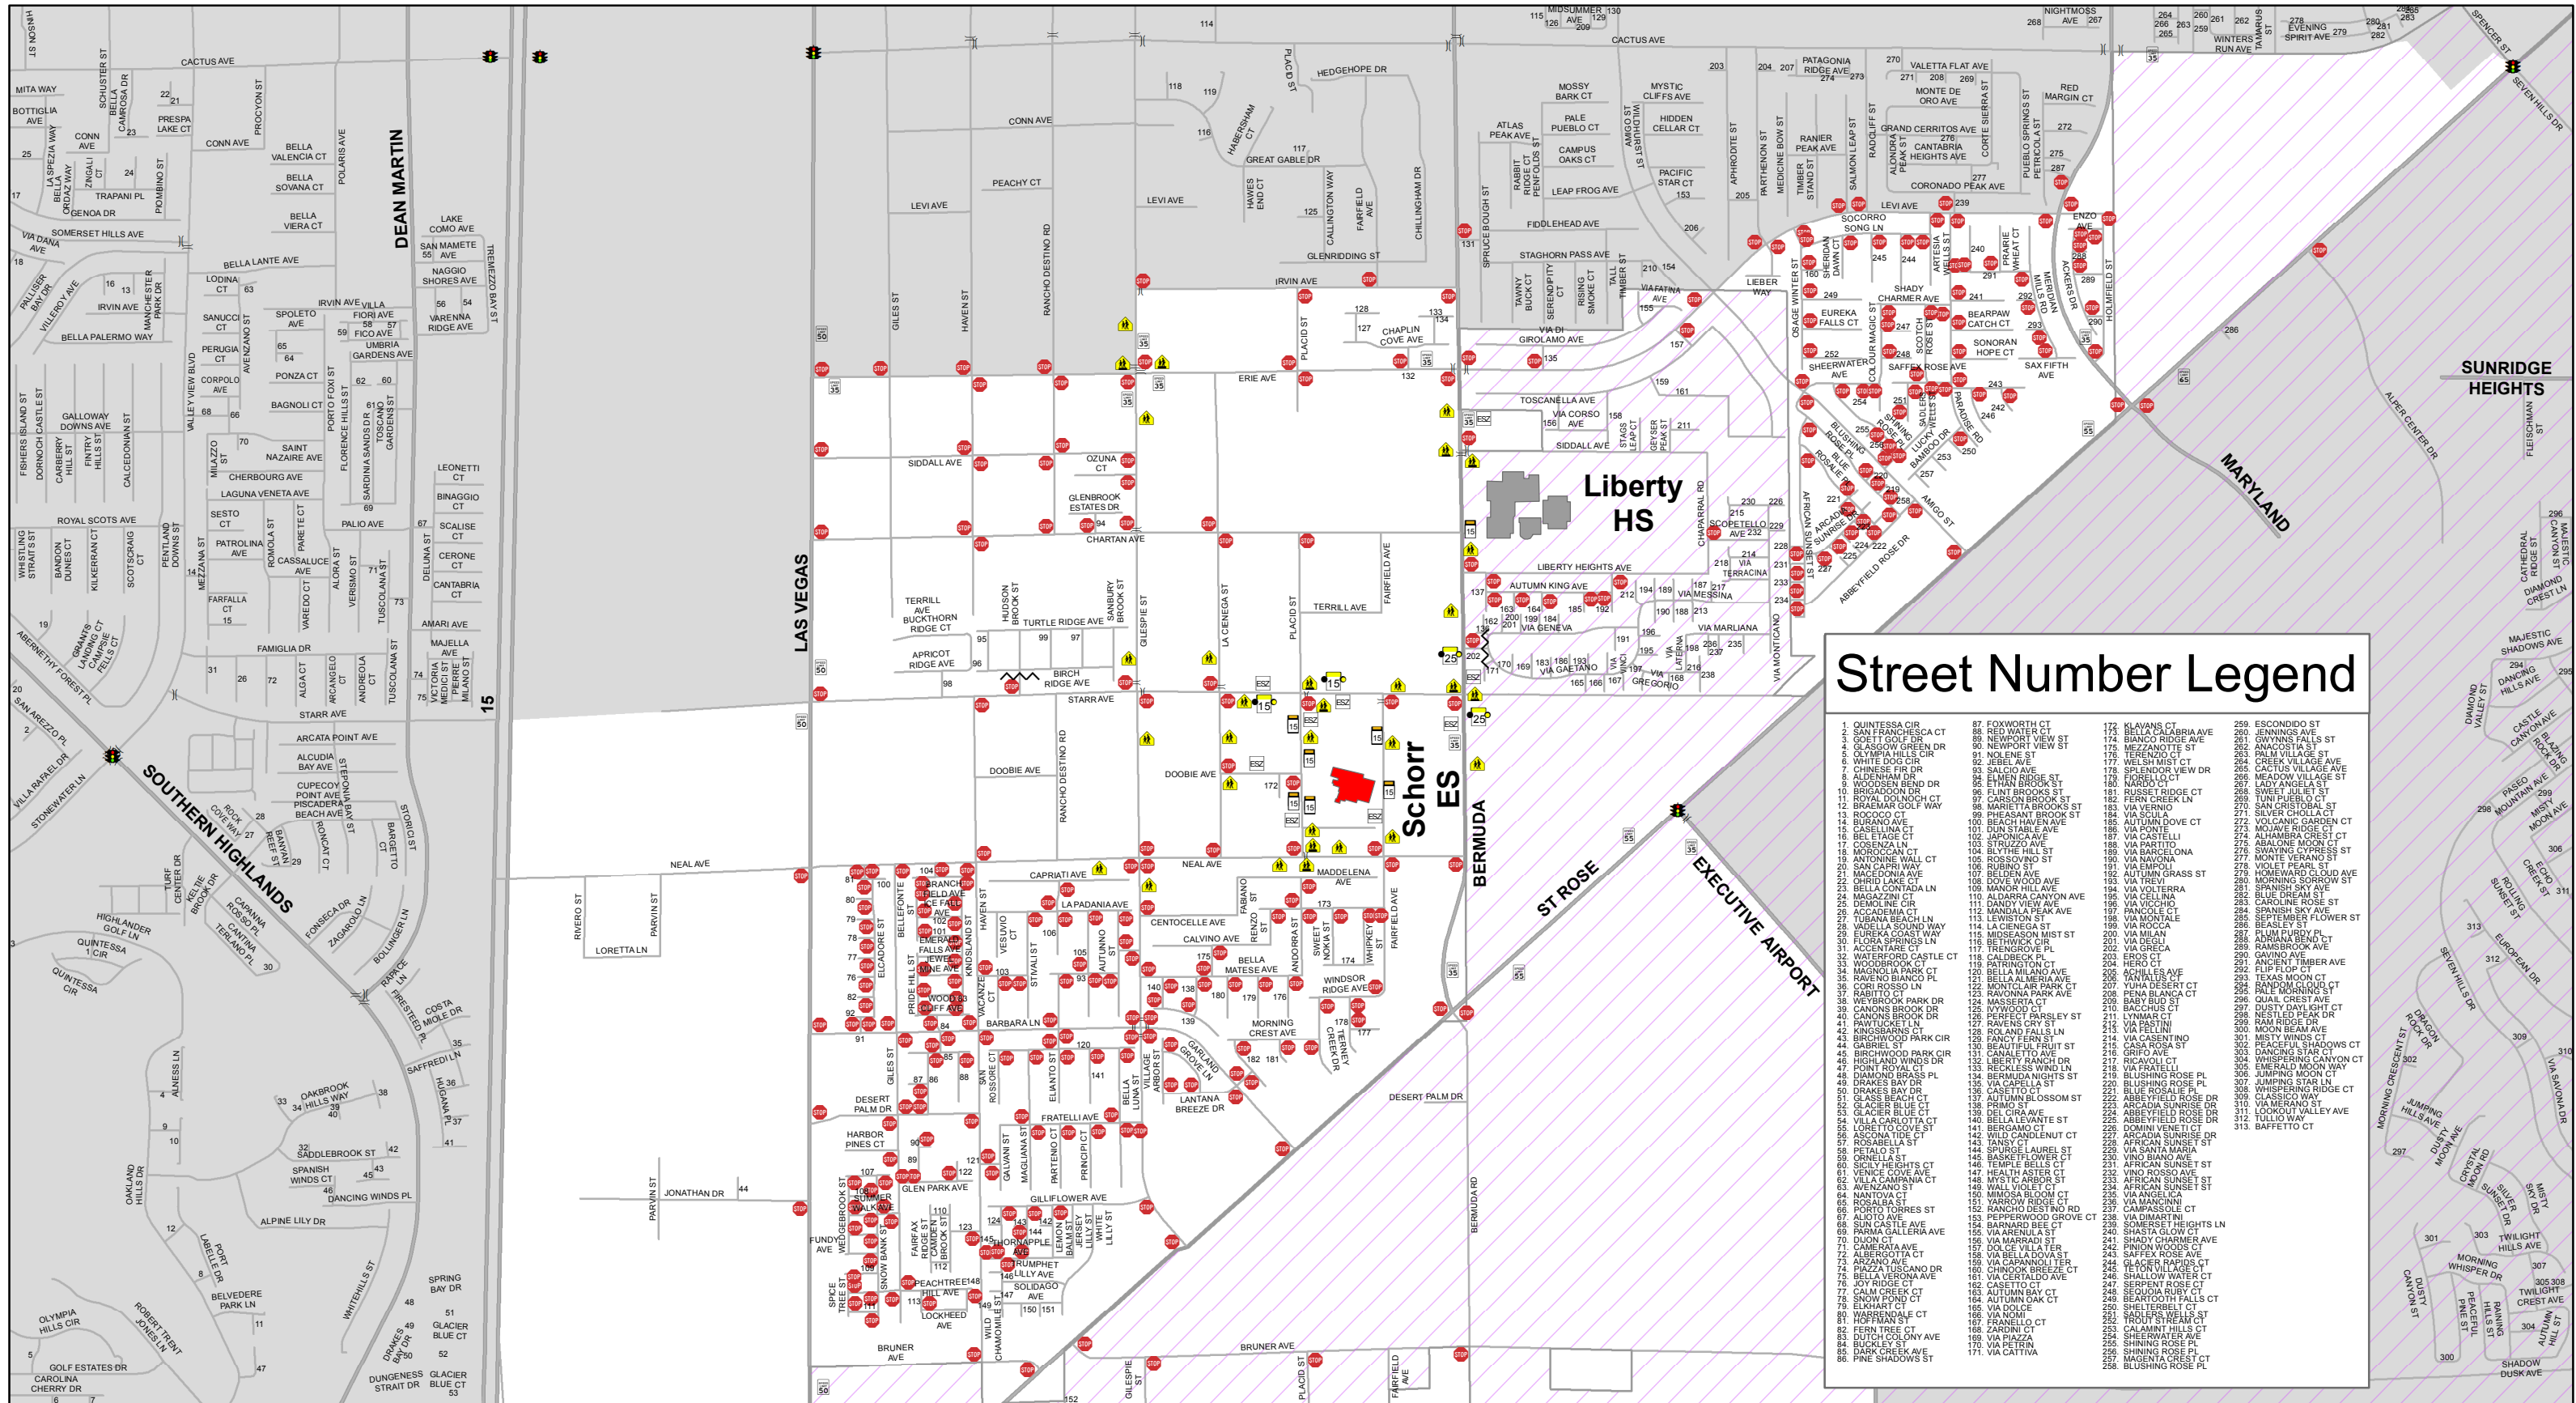

DISCLAIMER:

This map is provided to assist parents/guardians and students in the selection of a walking/bicycling route to and from school. The location of traffic control devices and roadway conditions will change, so parents/guardians must continually review the route with their child/children. This information is provided for information purposes only. Nothing herein is warranted by Clark County, and no liability is assumed by Clark County or the Clark County School District for the information provided, including but not limited to the accuracy of the data shown herein. Speed limits are 25 mph unless otherwise noted.

For more information see <http://www.clarkcountynv.gov/depts/public_works/Pages/default.aspx>

Steven Schorr Elementary School

Bell Times
9:15 AM - 3:26 PM

Legend

- Clark County
- Boulder City
- City of Henderson
- City of Las Vegas
- City of Mesquite
- City of North Las Vegas

2014-2015